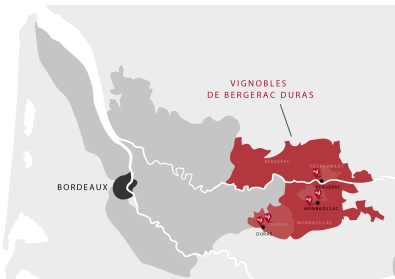

Producta Vignobles - 13, avenue de la Résistance, 33310 Lormont
Tel. +33 5 57 81 18 18 - contact@producta.com - producta.com

ABUSE OF ALCOHOL IS DANGEROUS FOR YOUR HEALTH. DRINK RESPONSIBLY.