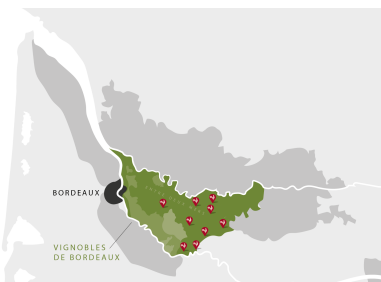

REVIEWS AND AWARDS

JAMES SUCKLING.COM 90/100
James Suckling

Producta Vignobles - 13, avenue de la Résistance, 33310 Lormont
Tel. +33 5 57 81 18 18 - contact@producta.com - producta.com

ABUSE OF ALCOHOL IS DANGEROUS FOR YOUR HEALTH. DRINK RESPONSIBLY.