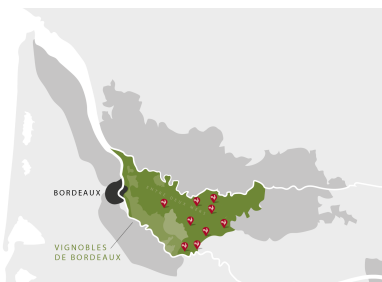

Producta Vignobles - 13, avenue de la Résistance, 33310 Lormont
Tel. +33 5 57 81 18 18 - contact@producta.com - producta.com

ABUSE OF ALCOHOL IS DANGEROUS FOR YOUR HEALTH. DRINK RESPONSIBLY.