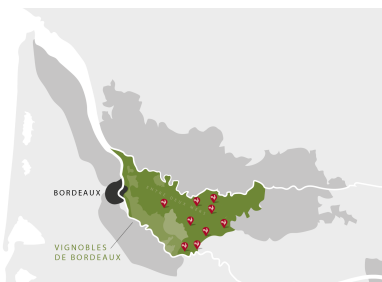

PRODUCTA VIGNOBLES

talents durables

SAINT VINCENT BARON

AOC Bordeaux - White - 2021

LOCATION

Bordeaux is the largest vineyard for appellation wines in the whole of France. Situated in the South West near the Atlantic, it is crossed by the rivers Garonne and Dordogne and enjoys a temperate maritime climate. The richness, the quality and the diversity of its wines derive from the particular character of the terroirs, the experience of the winegrowers and the art of blending. Wines of the Bordeaux Sec appellation combine the fruit of the Sauvignon with the roundness of Sémillon in a well-balanced blend. A regional appellation covering the entire vineyard zone of the Gironde department.

VARIETALS

Sémillon 60%, Sauvignon 40%

FOOD PAIRINGS

Serve at between 10 and 12°C with fish or soft cheeses.

TASTING

Pale yellow colour with green reflections. Yellow fruit and flowers on the nose. Indulgent palate supported by a lively finish. A classic Bordeaux white.