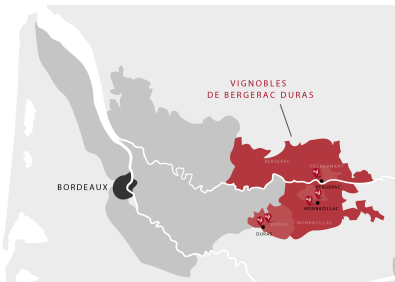

Producta Vignobles - 13, avenue de la Résistance, 33310 Lormont
Tel. +33 5 57 81 18 18 - contact@producta.com - producta.com

ABUSE OF ALCOHOL IS DANGEROUS FOR YOUR HEALTH. DRINK RESPONSIBLY.